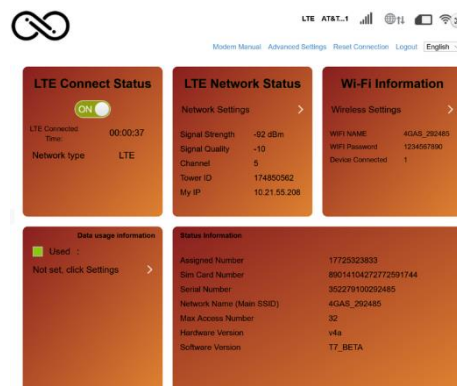

Band Support

- LTE Category 4 (up to 100 Mbps)
- UMTS DC-HSPA+ - (up to 42 Mbps): B2, B5
- LTE Bands 2/4/5/12/13/14/17/25/26/30/41/66

Interface

- 1 Ethernet RJ-45 ports
- Internal WWAN antennas with support for optional SMA external antennas
- Standard SIM card slot

LEDs

- Power, LTE Network, SIM Valid
- LTE Signal Quality (4 LED bar graph)
- LAN, WLAN, WPS, 4G Status

Power Adapter

- 12V DC, 1A

Key Features

- LTE connection for flexible home and office connectivity
- Fast 4G LTE backup speeds up to 100 Mbps for downloads and 30 Mbps for uploads
- Provides LTE to 3G fallback support
- Data usage reports
- Remote management capable
- Two SMA connectors available to connect optional LTE antennas for better signal reception
- Manage settings via a browser-based web UI
- LEDs on device to check network status instantly
- Portable, light and compact design for you to take anywhere

System Requirements

- Compatible LTE Mobile Service (Standard-SIM)
- Microsoft Windows 7, 8, 8.1, 10, Vista, XP, Mac OS* (10.6.8. and newer) and other operating systems running a TCP/IP network (for accessing Web Management User Interface)
- Compatible browsers such as Microsoft* Internet Explorer* 5.0, Firefox* 2.0, Safari* 1.4, or Google Chrome™ 11.0 browsers or higher (for accessing Web Management User Interface)

Support

- 90-day complimentary technical support*

Warranty

- 1 Year from the purchase date.

This product comes with a limited warranty that is valid only if purchased from GTEN America directly.

*90-day complimentary technical support following purchase if purchased from GTEN America directly.

Valid for sale in all the United states, Mexico, and Canada.

Infinite, the Infinite Logo, and GTEN are trademarks of GTEN America, Inc. in the United States and/or other countries. Other brand names mentioned herein are for identification purposes only and may be trademarks of their respective holder(s). Information is subject to change without notice. ©2020 GTEN America NA, Inc. All rights reserved.

GTEN America NA, Inc. 920 US HIGHWAY 1, STE G, SEBASTIAN, FLORIDA 32958 ~ help@gtenamerica.com ~ 832-880-0000
www.4gantennashop.com